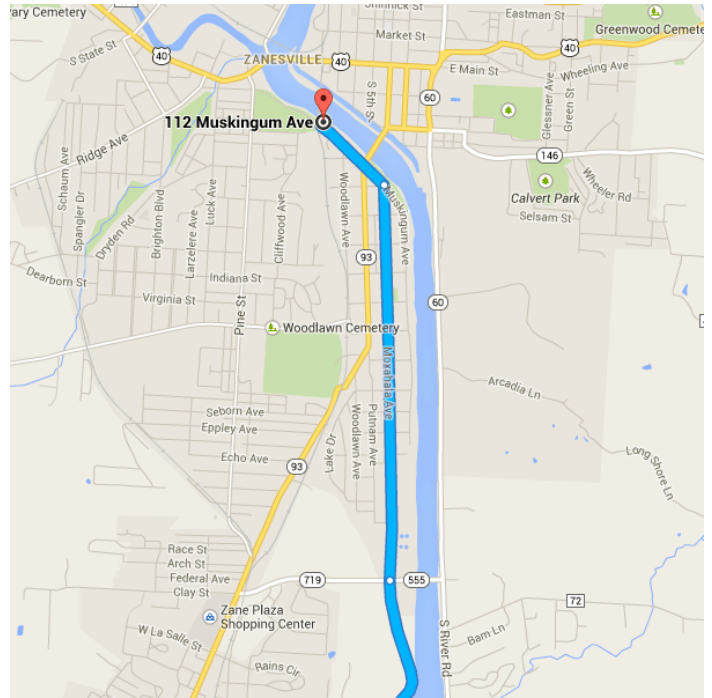

Directions from Marietta, OH to 112 Muskingum Ave

○ Marietta, OH

Take Putnam Bridge to Gilman Ave

0.3 mi / 53 s

- ↑ 1. Head southwest on Putnam St toward Front St

0.1 mi

- ↑ 2. Continue onto Putnam Bridge

0.2 mi

Follow OH-676 W and OH-555 N to Moxahala Ave in Zanesville

69.4 mi / 1 h 59 min

- 3. Turn **right** onto **Gilman Ave** 1.2 mi
- 4. Turn **left** onto **Groves Ave** 0.7 mi
- 5. Continue onto **OH-676 W/Lancaster St** 10.3 mi
- 6. Turn **left** onto **OH-339 S/OH-676 W** 0.2 mi
- 7. Take the 1st **right** onto **OH-676 W** 4.8 mi
- 8. Turn **right** to stay on **OH-676 W** 1.0 mi
- 9. Turn **left** to stay on **OH-676 W** 4.1 mi
- 10. Turn **left** to stay on **OH-676 W** 1.1 mi
- 11. Turn **left** to stay on **OH-676 W** 2.4 mi
- 12. Turn **left** to stay on **OH-676 W** 0.8 mi
- 13. Turn **right** onto **OH-555 N** 3.3 mi
- 14. Turn **right** onto **Marion St** 0.2 mi
- 15. Take the 2nd **left** onto **OH-555 N/Mill St**
i Continue to follow OH-555 N 11.8 mi
- 16. Turn **left** onto **OH-78 W** 0.1 mi
- 17. Take the 1st **right** onto **OH-555 N** 7.9 mi
- 18. Turn **left** onto **OH-37 W/OH-555 N**
i Continue to follow OH-555 N 4.8 mi
- 19. Turn **right** onto **OH-555 N/OH-669 E**
i Continue to follow OH-555 N 13.6 mi
- 20. Turn **right** to stay on **OH-555 N** 1.0 mi

Continue on **Moxahala Ave**. Drive to **Muskingum Ave**

1.9 mi / 4 min

- ↑ 21. Continue onto **Moxahala Ave**

 - ← 22. Turn **left** onto **Muskingum Ave**
i Destination will be on the right

- 1.6 mi
0.3 mi

Map data ©2014 Google