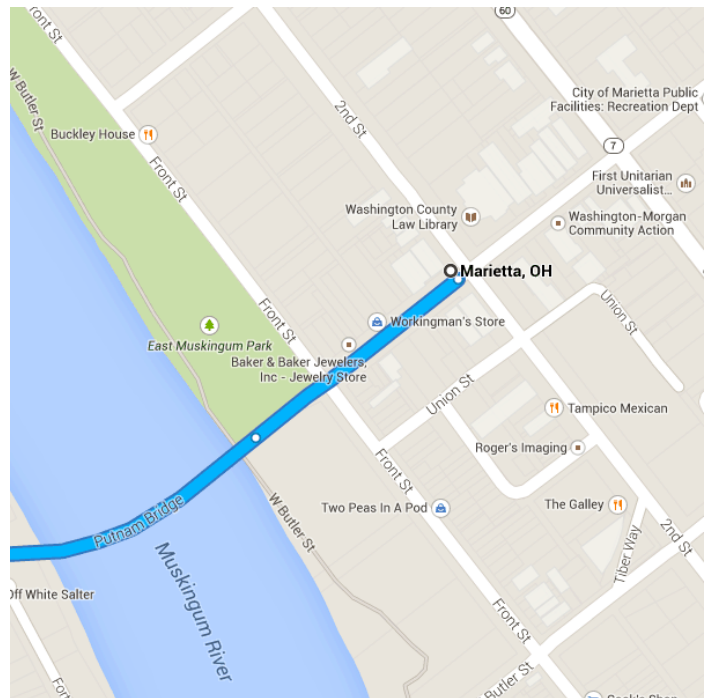

Directions from Marietta, OH to 112 Muskingum Ave

○ Marietta, OH

Take Putnam Bridge to Gilman Ave

0.3 mi / 53 s

- ↑ 1. Head southwest on Putnam St toward Front St

0.1 mi

- ↑ 2. Continue onto Putnam Bridge

0.2 mi

Follow OH-676 W and OH-555 N to Moxahala Ave in Zanesville

69.4 mi / 1 h 59 min

- 3. Turn **right** onto **Gilman Ave** 1.2 mi
- 4. Turn **left** onto **Groves Ave** 0.7 mi
- 5. Continue onto **OH-676 W/Lancaster St** 10.3 mi
- 6. Turn **left** onto **OH-339 S/OH-676 W** 0.2 mi
- 7. Take the 1st **right** onto **OH-676 W** 4.8 mi
- 8. Turn **right** to stay on **OH-676 W** 1.0 mi
- 9. Turn **left** to stay on **OH-676 W** 4.1 mi
- 10. Turn **left** to stay on **OH-676 W** 1.1 mi
- 11. Turn **left** to stay on **OH-676 W** 2.4 mi
- 12. Turn **left** to stay on **OH-676 W** 0.8 mi
- 13. Turn **right** onto **OH-555 N** 3.3 mi
- 14. Turn **right** onto **Marion St** 0.2 mi
- 15. Take the 2nd **left** onto **OH-555 N/Mill St**
i Continue to follow OH-555 N 11.8 mi
- 16. Turn **left** onto **OH-78 W** 0.1 mi
- 17. Take the 1st **right** onto **OH-555 N** 7.9 mi
- 18. Turn **left** onto **OH-37 W/OH-555 N**
i Continue to follow OH-555 N 4.8 mi
- 19. Turn **right** onto **OH-555 N/OH-669 E**
i Continue to follow OH-555 N 13.6 mi
- 20. Turn **right** to stay on **OH-555 N** 1.0 mi

Continue on **Moxahala Ave**. Drive to **Muskingum Ave**

1.9 mi / 4 min

- ↑ 21. Continue onto **Moxahala Ave**

 - ← 22. Turn **left** onto **Muskingum Ave**
i Destination will be on the right

- 1.6 mi
0.3 mi

Map data ©2014 Google