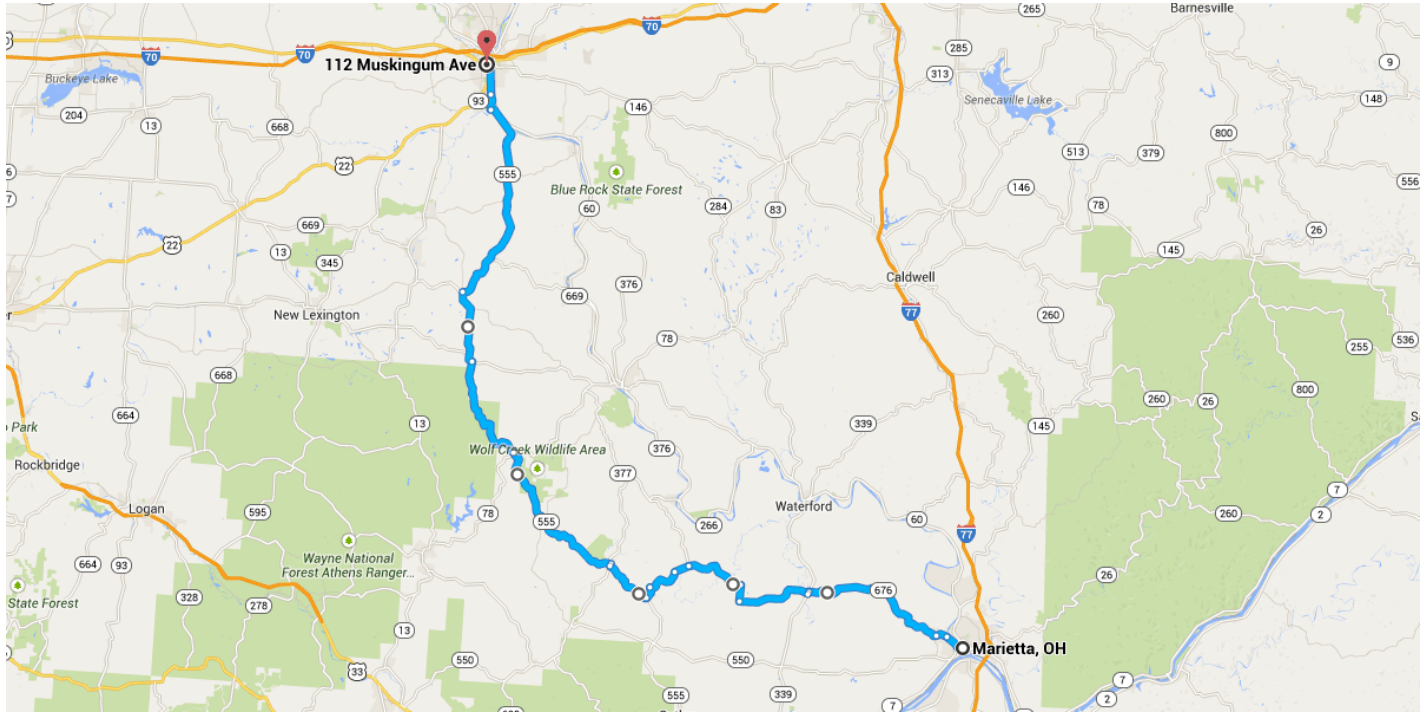

Directions from Marietta, OH to 112 Muskingum Ave

○ Marietta, OH

Take Putnam Bridge to Gilman Ave

0.3 mi / 53 s

- ↑ 1. Head southwest on Putnam St toward Front St

0.1 mi

- ↑ 2. Continue onto Putnam Bridge

0.2 mi

Follow OH-676 W and OH-555 N to Moxahala Ave in Zanesville

69.4 mi / 1 h 59 min

- 3. Turn **right** onto **Gilman Ave** 1.2 mi
- 4. Turn **left** onto **Groves Ave** 0.7 mi
- 5. Continue onto **OH-676 W/Lancaster St** 10.3 mi
- 6. Turn **left** onto **OH-339 S/OH-676 W** 0.2 mi
- 7. Take the 1st **right** onto **OH-676 W** 4.8 mi
- 8. Turn **right** to stay on **OH-676 W** 1.0 mi
- 9. Turn **left** to stay on **OH-676 W** 4.1 mi
- 10. Turn **left** to stay on **OH-676 W** 1.1 mi
- 11. Turn **left** to stay on **OH-676 W** 2.4 mi
- 12. Turn **left** to stay on **OH-676 W** 0.8 mi
- 13. Turn **right** onto **OH-555 N** 3.3 mi
- 14. Turn **right** onto **Marion St** 0.2 mi
- 15. Take the 2nd **left** onto **OH-555 N/Mill St**
i Continue to follow OH-555 N 11.8 mi
- 16. Turn **left** onto **OH-78 W** 0.1 mi
- 17. Take the 1st **right** onto **OH-555 N** 7.9 mi
- 18. Turn **left** onto **OH-37 W/OH-555 N**
i Continue to follow OH-555 N 4.8 mi
- 19. Turn **right** onto **OH-555 N/OH-669 E**
i Continue to follow OH-555 N 13.6 mi
- 20. Turn **right** to stay on **OH-555 N** 1.0 mi

Continue on **Moxahala Ave**. Drive to **Muskingum Ave**

1.9 mi / 4 min

- ↑ 21. Continue onto **Moxahala Ave**

 - ← 22. Turn **left** onto **Muskingum Ave**
i Destination will be on the right

- 1.6 mi
0.3 mi

Map data ©2014 Google