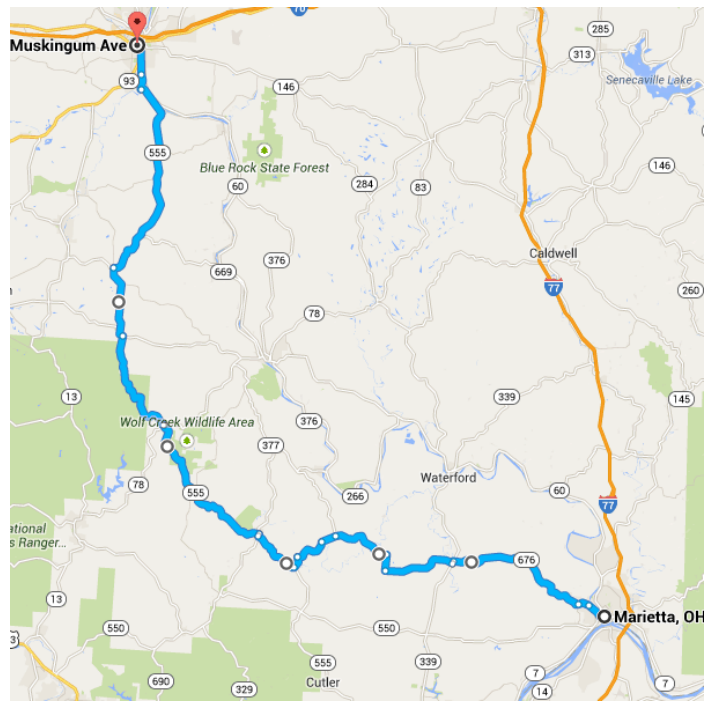

Directions from Marietta, OH to 112 Muskingum Ave

○ Marietta, OH

Take Putnam Bridge to Gilman Ave

0.3 mi / 53 s

- ↑ 1. Head southwest on Putnam St toward Front St

0.1 mi

- ↑ 2. Continue onto Putnam Bridge

0.2 mi

Follow OH-676 W and OH-555 N to Moxahala Ave in Zanesville

69.4 mi / 1 h 59 min

- 3. Turn **right** onto **Gilman Ave** 1.2 mi
- 4. Turn **left** onto **Groves Ave** 0.7 mi
- 5. Continue onto **OH-676 W/Lancaster St** 10.3 mi
- 6. Turn **left** onto **OH-339 S/OH-676 W** 0.2 mi
- 7. Take the 1st **right** onto **OH-676 W** 4.8 mi
- 8. Turn **right** to stay on **OH-676 W** 1.0 mi
- 9. Turn **left** to stay on **OH-676 W** 4.1 mi
- 10. Turn **left** to stay on **OH-676 W** 1.1 mi
- 11. Turn **left** to stay on **OH-676 W** 2.4 mi
- 12. Turn **left** to stay on **OH-676 W** 0.8 mi
- 13. Turn **right** onto **OH-555 N** 3.3 mi
- 14. Turn **right** onto **Marion St** 0.2 mi
- 15. Take the 2nd **left** onto **OH-555 N/Mill St**
i Continue to follow OH-555 N 11.8 mi
- 16. Turn **left** onto **OH-78 W** 0.1 mi
- 17. Take the 1st **right** onto **OH-555 N** 7.9 mi
- 18. Turn **left** onto **OH-37 W/OH-555 N**
i Continue to follow OH-555 N 4.8 mi
- 19. Turn **right** onto **OH-555 N/OH-669 E**
i Continue to follow OH-555 N 13.6 mi
- 20. Turn **right** to stay on **OH-555 N** 1.0 mi

Continue on **Moxahala Ave**. Drive to **Muskingum Ave**

1.9 mi / 4 min

- ↑ 21. Continue onto **Moxahala Ave**

 - ← 22. Turn **left** onto **Muskingum Ave**
i Destination will be on the right

- 1.6 mi
0.3 mi

Map data ©2014 Google