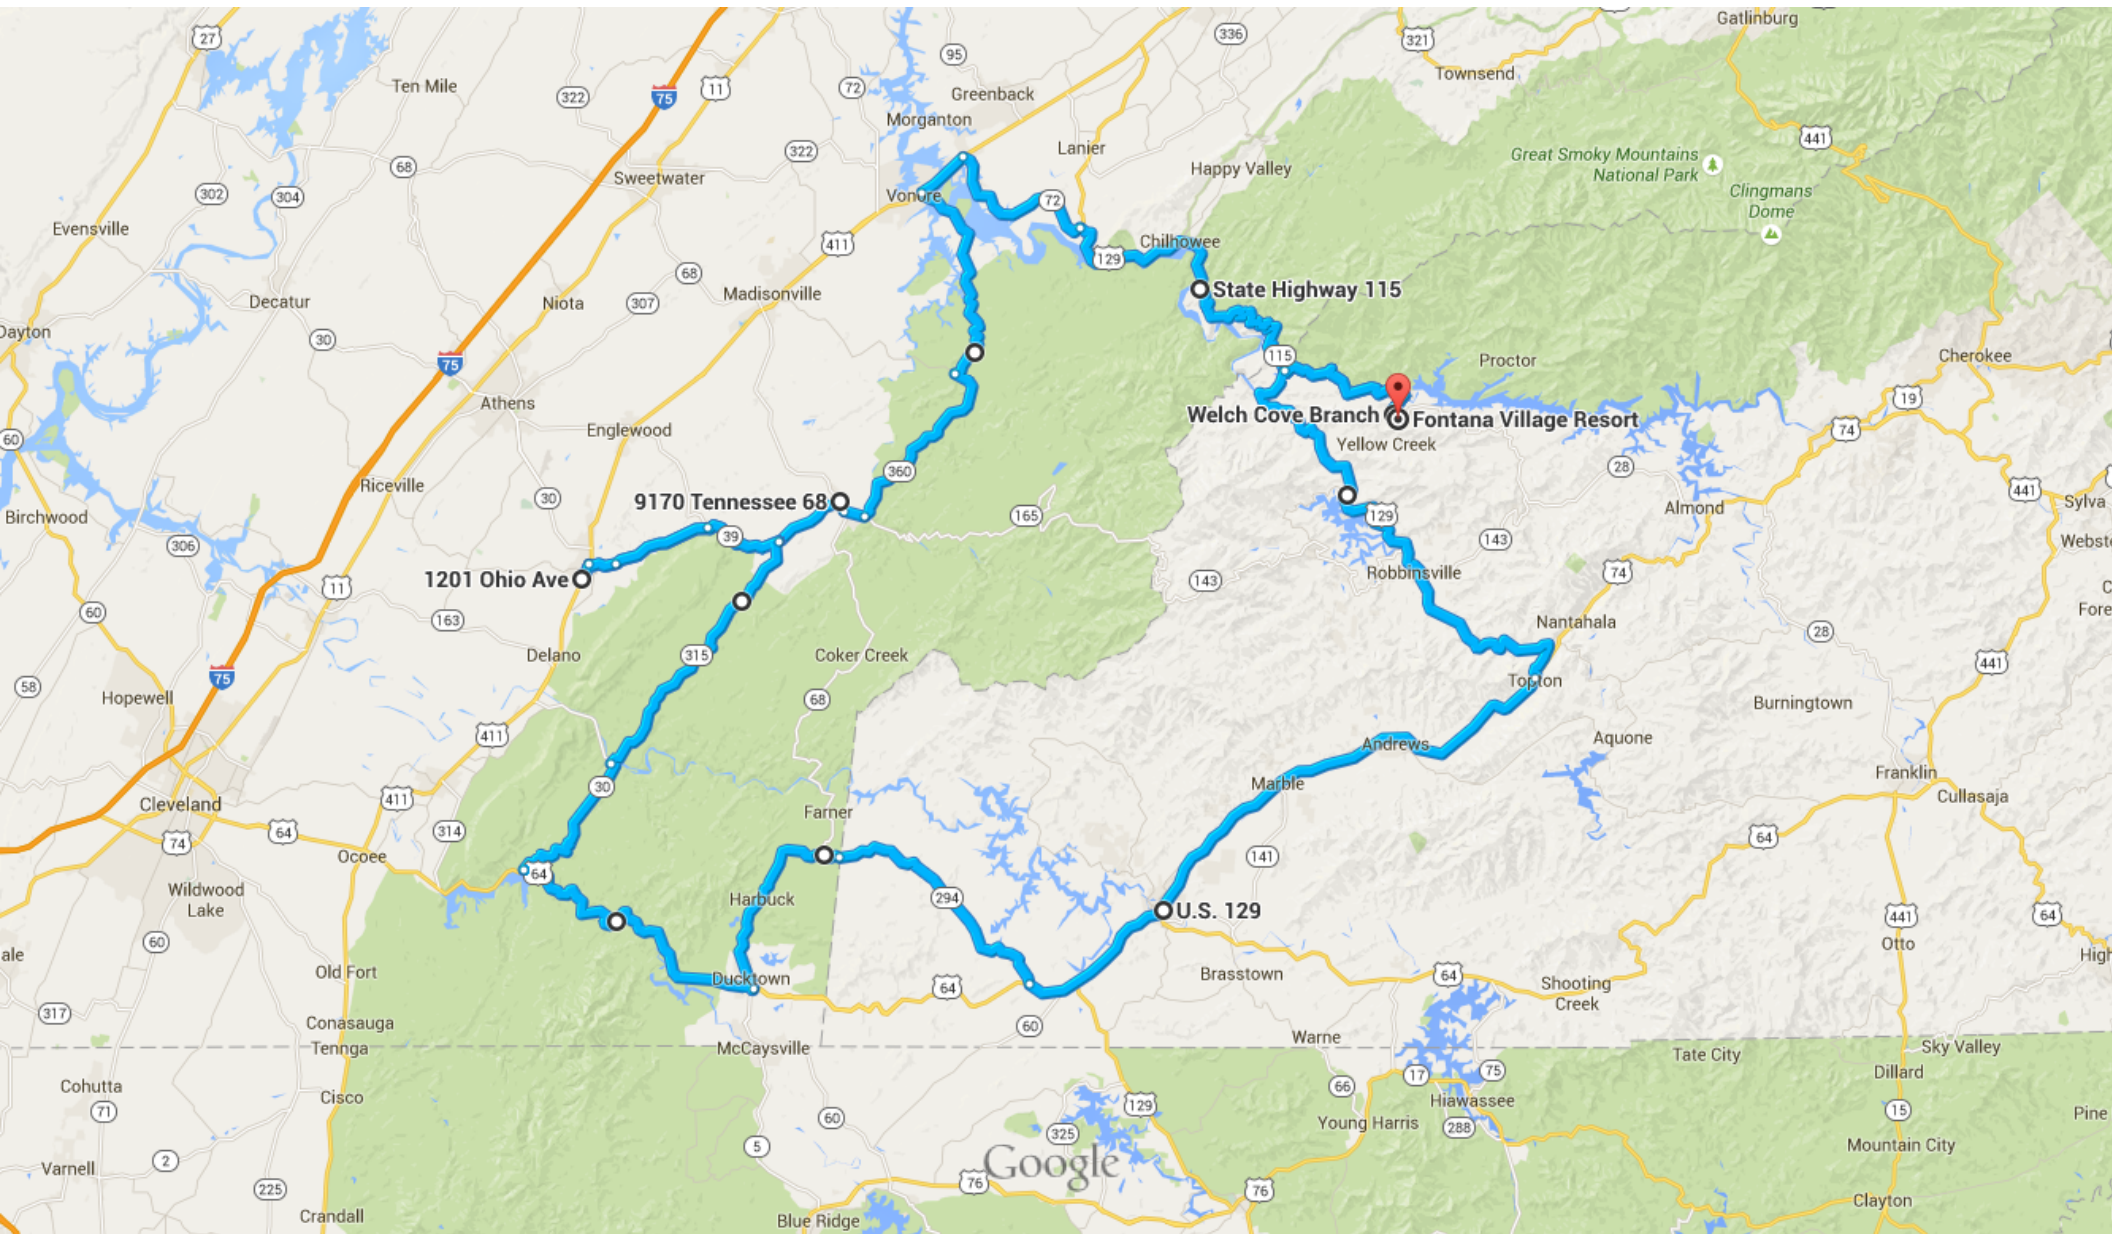

Google

# Welch Cove Branch, Yellow Creek, NC to Fontana Village Resort

Drive 229 miles, 5 h 31 min

Map data ©2015 Google 5 mi

via NC-28 N and US-129 N

5 h 31 min

5 h 31 min without traffic ·

229 miles

Details